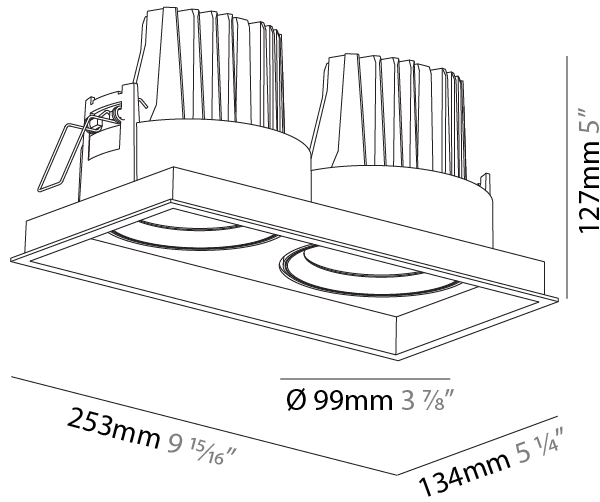

PHYSICAL

Shape: Rectangle
Length (mm): 253
Length (in): 9 ¹⁵/₁₆
Width (mm): 134
Width (in): 5 ¹/₄
Height (mm): 127
Height (in): 5
Ceiling Thickness (mm): 10 / 12.5 / 15
Ceiling Thickness (in): 3/8 or 1/2 or 9/16
Min. Recessing Depth (mm): 160
Min. Recessing Depth (in): 6 ⁵/₁₆
Light Distribution: Adjustable / Downlight
Weight (kg): 1.535
Weight (lbs): 3.38
Installation Requirement: Requires 2 Housings - See Components
Fixture Finish: SSR / BKV / CWI / CRY / HAB / UFT / ITA / RUA / FTG / MYG / LOD / PUS / FRO / FUP / KIA / POP / BLS / SPG / MEY / GOH / GUM / CHC / COM / ABZ / JAG / OBR / MOS / ROR
Fixture Material: Aluminum Die Cast
Cut-out Measurements: 242mm / 9 1/2" x 125mm / 4 15/16"

ELECTRICAL

Lamp Type: LED (Zhaga Standard)
Input Wattage (W): 26.4 / 33
Total Output Wattage (W): 24.2 / 29.5
Dimming: Tri-Mode (Non-Dimming and Phase Dimming (120Vac only) and 0-10V Dimming)
Driver Included: No
Driver Location: Recessed Housing
Driver Type: Constant Current - Universal
Housing: See components
Input Voltage (V): 120
Constant Current (MA): 350

LED

Number of LEDs: 2
Color Temperature (°K): 2700 / 3000 / 3500 / 4000
Max. Delivered Lumen (lm): 1670 / 1860 / 2010 / 2050
CRI: >90 CRI
Lamp Life (hrs): 50000

OPTICAL

Reflector°: 8
Adjustability: Rotational 355°; Tilt 30°

RATINGS AND CERTIFICATIONS

Certified By: Certified for North American Standards
IP rating: IP30